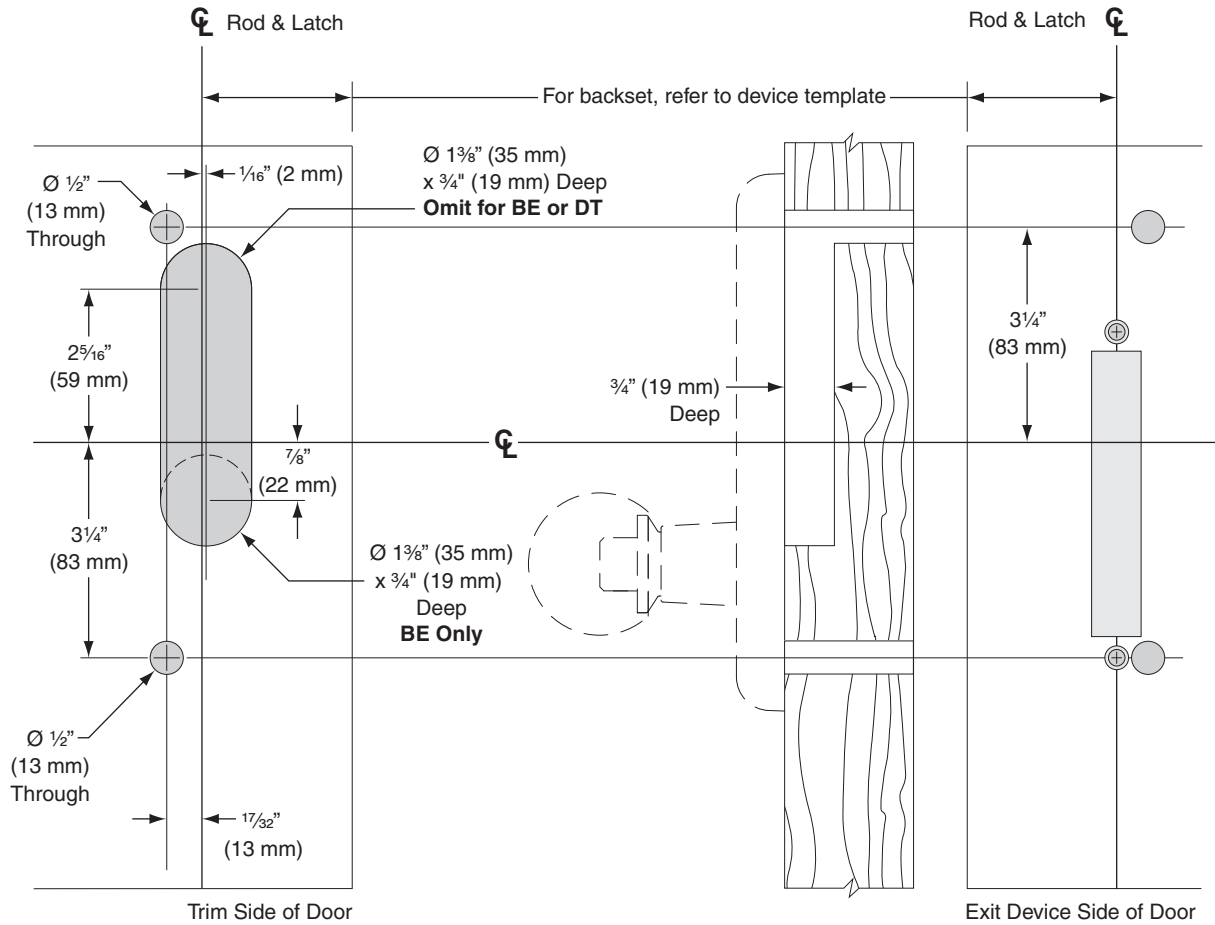

(F)XX-C Trim for Concealed Vertical Device only

711K, 711K-NL, 711K-BE, 712L, 712L-NL, 712L-DT, 712L-BE, Wood Door, LHR Shown, RHR Opposite

**THIS TEMPLATE APPLIES
TO PRODUCT ORDERED
AFTER 3/1/2011**

**PRIOR TO THIS DATE USE
OLD TEMPLATE**

TEMPLATE
W-2463-a